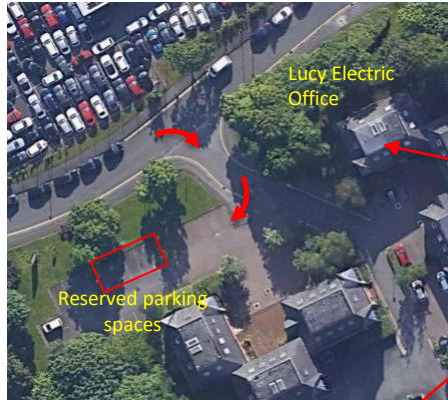

Directions for Lucy Electric GridKey - Swindon

By Road

Exit the M4 at Junction 16 signposted Swindon West and turn right at roundabout following signs to Swindon. At next roundabout go straight over following signs to A3102 Town centre. Continue for approximately a mile until you reach another roundabout - go straight over that following signs to the Outlet Centre. After quarter of a mile exit left following signs to Delta and Oxford Brookes University. Continue past the Audi garage and take the first left and pass the back of the Audi garage. Take the first right at the sign marked "Delta 600" and the Lucy Building is first on the left.

Parking

Car parking is on the right as per the map. Please only park in marked spaces (currently marked as "Flying Changes"). If these are full park on the road behind the Audi garage.

By Rail

From London, Paddington Street Station, to Swindon (60 minutes).

A taxi from Swindon station to the office will take approximately 15 Minutes.

Latitude and Longitude

Lat: 51.55697 Long: -1.81618

what3words

///slim.junior.lucky

Lucy Electric
607 Delta,
Welton Road
Swindon SN5 7XF
United Kingdom