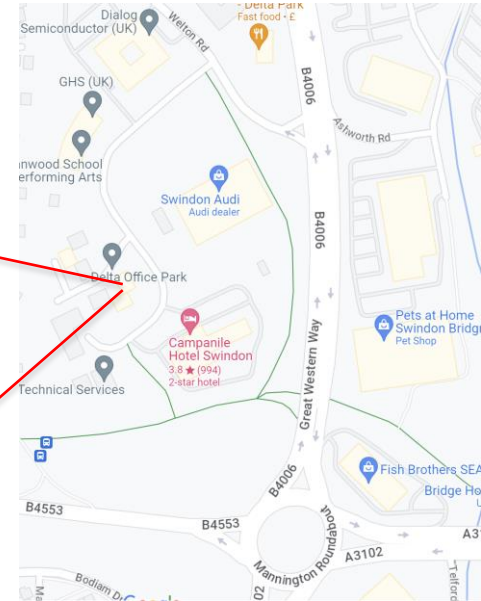

Directions for Lucy Electric GridKey - Swindon

By Road

Exit the M4 at Junction 16 signposted Swindon West and turn right at roundabout following signs to Swindon. At next roundabout go straight over following signs to A3102 Town centre. Continue for approximately a mile until you reach another roundabout - go straight over that following signs to the Outlet Centre. After quarter of a mile exit left following signs to Delta and Oxford Brookes University. Continue past the Audi garage and take the first left and pass the back of the Audi garage. Take the first right at the sign marked "Delta 600" and the Lucy Building is first on the left.

Parking

Car parking is on the right as per the map. Please only park in marked spaces (currently marked as "Flying Changes"). If these are full park on the road behind the Audi garage.

By Rail

From London, Paddington Street Station, to Swindon (60 minutes).

A taxi from Swindon station to the office will take approximately 15 Minutes.

Latitude and Longitude

Lat: 51.55697 Long: -1.81618

what3words

///slim.junior.lucky

Lucy Electric
607 Delta,
Welton Road
Swindon SN5 7XF
United Kingdom